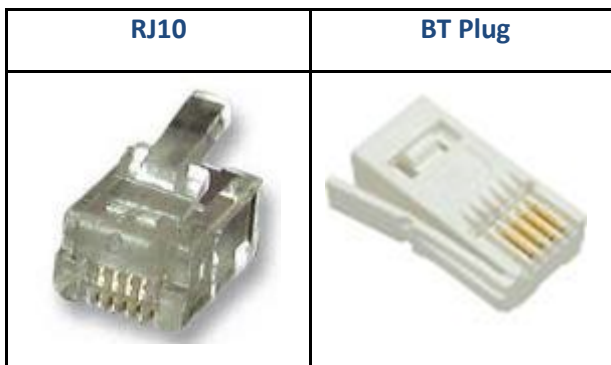

CTI METEOR PLUS Caller ID Product

Standard Cables Supplied

Connects Meteor to PC or EPOS terminal: 9-way Female RS232 to RJ12

Connects Meteor to telephone line: RJ10 to BT Plug

Accessory Audio Lead (available to purchase separately)

Connects Meteor to PC with audio: 9-way Female RS232 and 3.5mm jack plug to RJ12